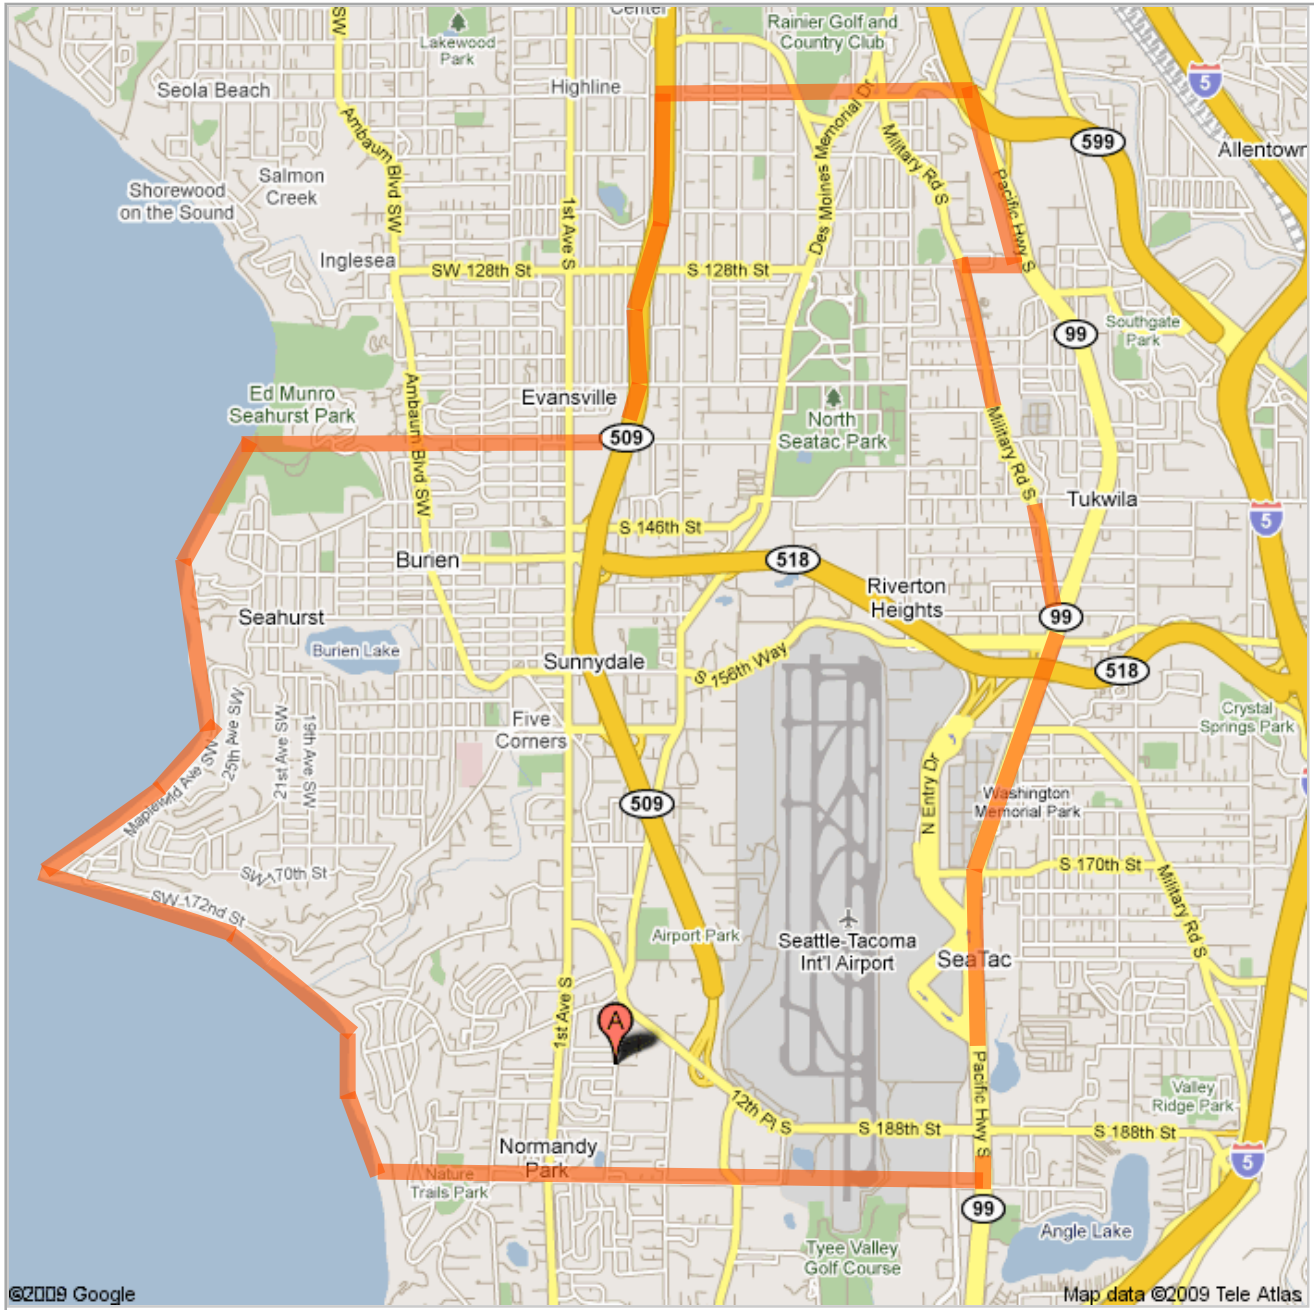

Highline Area Food Bank
18300 4th Avenue S
Seattle, WA 98148

Hours: Tuesdays--12:00 to 2:30 PM
Thursdays--10:00 AM to 12:30 PM
Second Tuesday each month: 5:30 to 7:00 PM

The Highline Area Food Bank serves residents who live inside the orange boundary shown on this map.